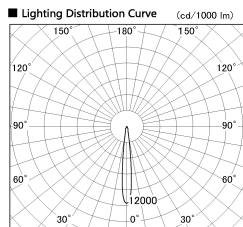

Item no. DD136-2615DB9030-R

Series Name: Cledy versa R-G
(DD136-AG-R)

Dark Mirror Reflector

Installation	Recessed mount
Type	Extra high-efficiency adjustable downlight : Antiglare
Fixture wattage	23W
Beam angle	12 deg
Color Temp.	3000K
CRI	Ra>90
Luminous	1993 lm
Body	Die-cast aluminum alloy
Body finish	N/A
Trim finish	Black
Reflector finish	Dark Mirror
IP Rate	IP20
Light source	COB module
Input Voltage	AC220~240V
Dimming Type	Non-Dimmable
Certificate	CE, CCC
Cut Hole	150mm