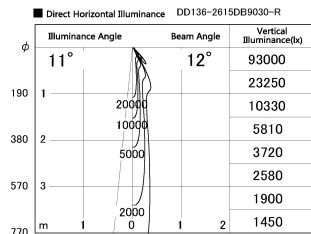

Item no. DD136-2615DB9030-R

Series Name: Cledy versa R-G
(DD136-AG-R)

Dark Mirror Reflector

Installation	Recessed mount
Type	Extra high-efficiency adjustable downlight : Antiglare
Fixture wattage	23W
Beam angle	12 deg
Color Temp.	3000K
CRI	Ra>90
Luminous	1993 lm
Body	Die-cast aluminum alloy
Body finish	N/A
Trim finish	Black
Reflector finish	Dark Mirror
IP Rate	IP20
Light source	COB module
Input Voltage	AC220~240V
Dimming Type	Non-Dimmable
Certificate	CE, CCC
Cut Hole	150mm