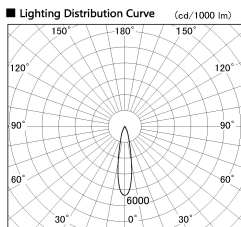

Item no. DD136-2620DB9030-R

Series Name: Cledy versa R-G  
(DD136-AG-R)

Dark Mirror Reflector

Installation	Recessed mount
Type	Extra high-efficiency adjustable downlight : Antiglare
Fixture wattage	23W
Beam angle	21 deg
Color Temp.	3000K
CRI	Ra>90
Luminous	2378 lm
Body	Die-cast aluminum alloy
Body finish	N/A
Trim finish	Black
Reflector finish	Dark Mirror
IP Rate	IP20
Light source	COB module
Input Voltage	AC220~240V
Dimming Type	Non-Dimmable
Certificate	CE, CCC
Cut Hole	150mm