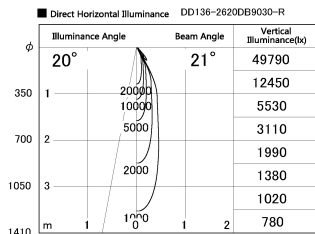

Item no. DD136-2620DB9030-R

Series Name: Cledy versa R-G  
(DD136-AG-R)

Dark Mirror Reflector

Installation	Recessed mount
Type	Extra high-efficiency adjustable downlight : Antiglare
Fixture wattage	23W
Beam angle	21 deg
Color Temp.	3000K
CRI	Ra>90
Luminous	2378 lm
Body	Die-cast aluminum alloy
Body finish	N/A
Trim finish	Black
Reflector finish	Dark Mirror
IP Rate	IP20
Light source	COB module
Input Voltage	AC220~240V
Dimming Type	Non-Dimmable
Certificate	CE, CCC
Cut Hole	150mm