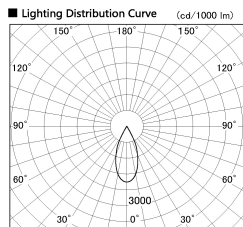

Item no. DD136-2640DB9030-R

Series Name: Cledy versa R-G  
(DD136-AG-R)

Dark Mirror Reflector

Installation	Recessed mount
Type	Extra high-efficiency adjustable downlight : Antiglare
Fixture wattage	23W
Beam angle	42 deg
Color Temp.	3000K
CRI	Ra>90
Luminous	2322 lm
Body	Die-cast aluminum alloy
Body finish	N/A
Trim finish	Black
Reflector finish	Dark Mirror
IP Rate	IP20
Light source	COB module
Input Voltage	AC220~240V
Dimming Type	Non-Dimmable
Certificate	CE, CCC
Cut Hole	150mm