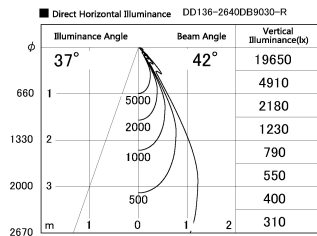

Item no. DD136-2640DB9030-R

Series Name: Cledy versa R-G  
(DD136-AG-R)

Dark Mirror Reflector

Installation	Recessed mount
Type	Extra high-efficiency adjustable downlight : Antiglare
Fixture wattage	23W
Beam angle	42 deg
Color Temp.	3000K
CRI	Ra>90
Luminous	2322 lm
Body	Die-cast aluminum alloy
Body finish	N/A
Trim finish	Black
Reflector finish	Dark Mirror
IP Rate	IP20
Light source	COB module
Input Voltage	AC220~240V
Dimming Type	Non-Dimmable
Certificate	CE, CCC
Cut Hole	150mm