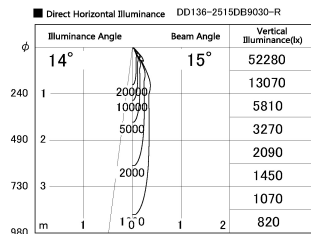

Item no. DD136-2515DB9030-R

Series Name: Cledy versa R-G
(DD136-AG-R)

Dark Mirror Reflector

Installation	Recessed mount
Type	Extra high-efficiency adjustable downlight : Antiglare
Fixture wattage	23W
Beam angle	14 deg
Color Temp.	3000K
CRI	Ra>90
Luminous	1817 lm
Body	Die-cast aluminum alloy
Body finish	N/A
Trim finish	Black
Reflector finish	Dark Mirror
IP Rate	IP20
Light source	COB module
Input Voltage	AC220~240V
Dimming Type	Non-Dimmable
Certificate	CE, CCC
Cut Hole	125mm