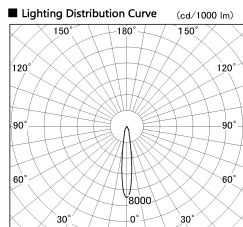

Item no. DD136-2515DB9030-R

Series Name: Cledy versa R-G
(DD136-AG-R)

Dark Mirror Reflector

Installation	Recessed mount
Type	Extra high-efficiency adjustable downlight : Antiglare
Fixture wattage	23W
Beam angle	14 deg
Color Temp.	3000K
CRI	Ra>90
Luminous	1817 lm
Body	Die-cast aluminum alloy
Body finish	N/A
Trim finish	Black
Reflector finish	Dark Mirror
IP Rate	IP20
Light source	COB module
Input Voltage	AC220~240V
Dimming Type	Non-Dimmable
Certificate	CE, CCC
Cut Hole	125mm