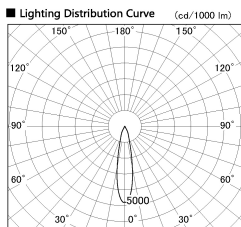

Item no. DD136-2520DB9030-R

Series Name: Cledy versa R-G
(DD136-AG-R)

Dark Mirror Reflector

Installation	Recessed mount
Type	Extra high-efficiency adjustable downlight : Antiglare
Fixture wattage	23W
Beam angle	21 deg
Color Temp.	3000K
CRI	Ra>90
Luminous	2083 lm
Body	Die-cast aluminum alloy
Body finish	N/A
Trim finish	Black
Reflector finish	Dark Mirror
IP Rate	IP20
Light source	COB module
Input Voltage	AC220~240V
Dimming Type	Non-Dimmable
Certificate	CE, CCC
Cut Hole	125mm