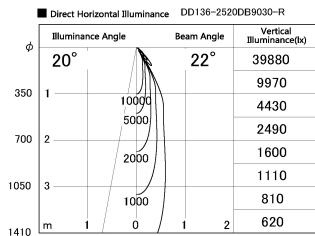

Item no. DD136-2520DB9030-R

Series Name: Cledy versa R-G
(DD136-AG-R)

Dark Mirror Reflector

Installation	Recessed mount
Type	Extra high-efficiency adjustable downlight : Antiglare
Fixture wattage	23W
Beam angle	21 deg
Color Temp.	3000K
CRI	Ra>90
Luminous	2083 lm
Body	Die-cast aluminum alloy
Body finish	N/A
Trim finish	Black
Reflector finish	Dark Mirror
IP Rate	IP20
Light source	COB module
Input Voltage	AC220~240V
Dimming Type	Non-Dimmable
Certificate	CE, CCC
Cut Hole	125mm