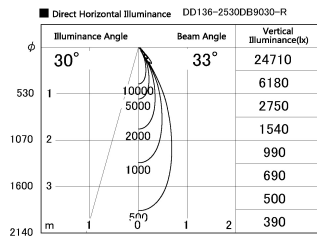

Item no. DD136-2530DB9030-R

Series Name: Cledy versa R-G
(DD136-AG-R)

Dark Mirror Reflector

Installation	Recessed mount
Type	Extra high-efficiency adjustable downlight : Antiglare
Fixture wattage	23W
Beam angle	32 deg
Color Temp.	3000K
CRI	Ra>90
Luminous	2131 lm
Body	Die-cast aluminum alloy
Body finish	N/A
Trim finish	Black
Reflector finish	Dark Mirror
IP Rate	IP20
Light source	COB module
Input Voltage	AC220~240V
Dimming Type	Non-Dimmable
Certificate	CE, CCC
Cut Hole	125mm