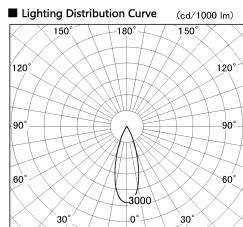

Item no. DD136-2530DB9030-R

Series Name: Cledy versa R-G
(DD136-AG-R)

Dark Mirror Reflector

Installation	Recessed mount
Type	Extra high-efficiency adjustable downlight : Antiglare
Fixture wattage	23W
Beam angle	32 deg
Color Temp.	3000K
CRI	Ra>90
Luminous	2131 lm
Body	Die-cast aluminum alloy
Body finish	N/A
Trim finish	Black
Reflector finish	Dark Mirror
IP Rate	IP20
Light source	COB module
Input Voltage	AC220~240V
Dimming Type	Non-Dimmable
Certificate	CE, CCC
Cut Hole	125mm