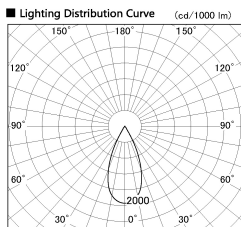

Item no. DD136-2540DB9030-R

Series Name: Cledy versa R-G
(DD136-AG-R)

Dark Mirror Reflector

Installation	Recessed mount
Type	Extra high-efficiency adjustable downlight : Antiglare
Fixture wattage	23W
Beam angle	43 deg
Color Temp.	3000K
CRI	Ra>90
Luminous	2199 lm
Body	Die-cast aluminum alloy
Body finish	N/A
Trim finish	Black
Reflector finish	Dark Mirror
IP Rate	IP20
Light source	COB module
Input Voltage	AC220~240V
Dimming Type	Non-Dimmable
Certificate	CE, CCC
Cut Hole	125mm