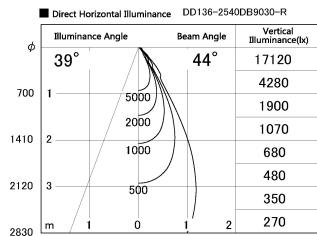

Item no. DD136-2540DB9030-R

Series Name: Cledy versa R-G
(DD136-AG-R)

Dark Mirror Reflector

Installation	Recessed mount
Type	Extra high-efficiency adjustable downlight : Antiglare
Fixture wattage	23W
Beam angle	43 deg
Color Temp.	3000K
CRI	Ra>90
Luminous	2199 lm
Body	Die-cast aluminum alloy
Body finish	N/A
Trim finish	Black
Reflector finish	Dark Mirror
IP Rate	IP20
Light source	COB module
Input Voltage	AC220~240V
Dimming Type	Non-Dimmable
Certificate	CE, CCC
Cut Hole	125mm