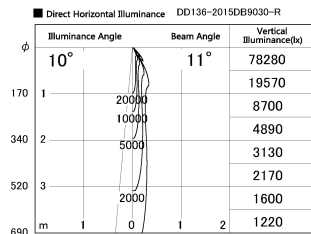

Item no. DD136-2015DB9030-R

Series Name: Cledy versa R-G
(DD136-AG-R)

Dark Mirror Reflector

Installation	Recessed mount
Type	Extra high-efficiency adjustable downlight : Antiglare
Fixture wattage	20W
Beam angle	12 deg
Color Temp.	3000K
CRI	Ra>90
Luminous	1524 lm
Body	Die-cast aluminum alloy
Body finish	N/A
Trim finish	Black
Reflector finish	Dark Mirror
IP Rate	IP20
Light source	COB module
Input Voltage	AC220~240V
Dimming Type	Non-Dimmable
Certificate	CE, CCC
Cut Hole	125mm