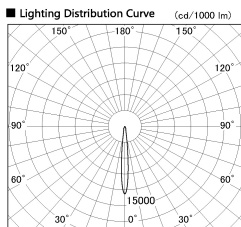

Item no. DD136-2015DB9030-R

Series Name: Cledy versa R-G
(DD136-AG-R)

Dark Mirror Reflector

Installation	Recessed mount
Type	Extra high-efficiency adjustable downlight : Antiglare
Fixture wattage	20W
Beam angle	12 deg
Color Temp.	3000K
CRI	Ra>90
Luminous	1524 lm
Body	Die-cast aluminum alloy
Body finish	N/A
Trim finish	Black
Reflector finish	Dark Mirror
IP Rate	IP20
Light source	COB module
Input Voltage	AC220~240V
Dimming Type	Non-Dimmable
Certificate	CE, CCC
Cut Hole	125mm