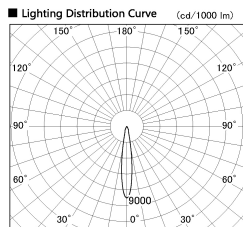

Item no. DD136-2020DB9030-R

Series Name: Cledy versa R-G
(DD136-AG-R)

Dark Mirror Reflector

Installation	Recessed mount
Type	Extra high-efficiency adjustable downlight : Antiglare
Fixture wattage	20W
Beam angle	15 deg
Color Temp.	3000K
CRI	Ra>90
Luminous	1726 lm
Body	Die-cast aluminum alloy
Body finish	N/A
Trim finish	Black
Reflector finish	Dark Mirror
IP Rate	IP20
Light source	COB module
Input Voltage	AC220~240V
Dimming Type	Non-Dimmable
Certificate	CE, CCC
Cut Hole	125mm