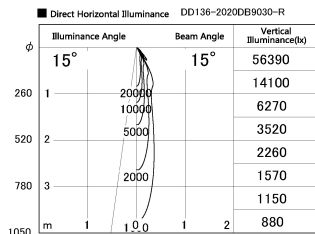

Item no. DD136-2020DB9030-R

Series Name: Cledy versa R-G
(DD136-AG-R)

Dark Mirror Reflector

Installation	Recessed mount
Type	Extra high-efficiency adjustable downlight : Antiglare
Fixture wattage	20W
Beam angle	15 deg
Color Temp.	3000K
CRI	Ra>90
Luminous	1726 lm
Body	Die-cast aluminum alloy
Body finish	N/A
Trim finish	Black
Reflector finish	Dark Mirror
IP Rate	IP20
Light source	COB module
Input Voltage	AC220~240V
Dimming Type	Non-Dimmable
Certificate	CE, CCC
Cut Hole	125mm