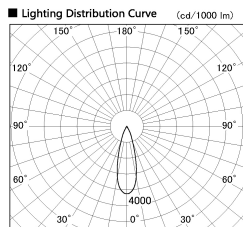

Item no. DD136-2030DB9030-R

Series Name: Cledy versa R-G
(DD136-AG-R)

Dark Mirror Reflector

Installation	Recessed mount
Type	Extra high-efficiency adjustable downlight : Antiglare
Fixture wattage	20W
Beam angle	28 deg
Color Temp.	3000K
CRI	Ra>90
Luminous	1790 lm
Body	Die-cast aluminum alloy
Body finish	N/A
Trim finish	Black
Reflector finish	Dark Mirror
IP Rate	IP20
Light source	COB module
Input Voltage	AC220~240V
Dimming Type	Non-Dimmable
Certificate	CE, CCC
Cut Hole	125mm