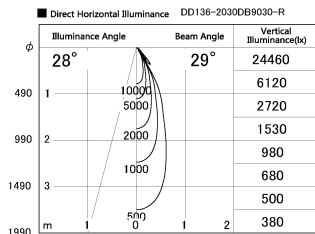

Item no. DD136-2030DB9030-R

Series Name: Cledy versa R-G
(DD136-AG-R)

Dark Mirror Reflector

Installation	Recessed mount
Type	Extra high-efficiency adjustable downlight : Antiglare
Fixture wattage	20W
Beam angle	28 deg
Color Temp.	3000K
CRI	Ra>90
Luminous	1790 lm
Body	Die-cast aluminum alloy
Body finish	N/A
Trim finish	Black
Reflector finish	Dark Mirror
IP Rate	IP20
Light source	COB module
Input Voltage	AC220~240V
Dimming Type	Non-Dimmable
Certificate	CE, CCC
Cut Hole	125mm