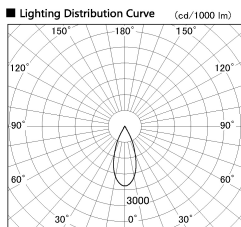

Item no. DD136-2040DB9030-R

Series Name: Cledy versa R-G  
(DD136-AG-R)

Dark Mirror Reflector

Installation	Recessed mount
Type	Extra high-efficiency adjustable downlight : Antiglare
Fixture wattage	20W
Beam angle	37 deg
Color Temp.	3000K
CRI	Ra>90
Luminous	1823 lm
Body	Die-cast aluminum alloy
Body finish	N/A
Trim finish	Black
Reflector finish	Dark Mirror
IP Rate	IP20
Light source	COB module
Input Voltage	AC220~240V
Dimming Type	Non-Dimmable
Certificate	CE, CCC
Cut Hole	125mm