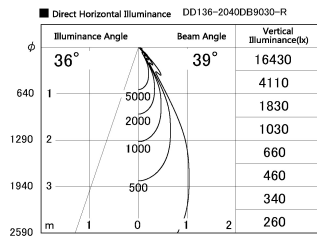

Item no. DD136-2040DB9030-R

Series Name: Cledy versa R-G  
(DD136-AG-R)

Dark Mirror Reflector

Installation	Recessed mount
Type	Extra high-efficiency adjustable downlight : Antiglare
Fixture wattage	20W
Beam angle	37 deg
Color Temp.	3000K
CRI	Ra>90
Luminous	1823 lm
Body	Die-cast aluminum alloy
Body finish	N/A
Trim finish	Black
Reflector finish	Dark Mirror
IP Rate	IP20
Light source	COB module
Input Voltage	AC220~240V
Dimming Type	Non-Dimmable
Certificate	CE, CCC
Cut Hole	125mm