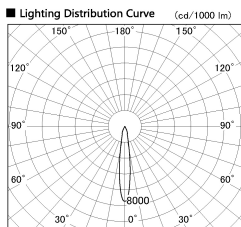

Item no. DD136-1915DB9030-R

Series Name: Cledy versa R-G
(DD136-AG-R)

Dark Mirror Reflector

Installation	Recessed mount
Type	Extra high-efficiency adjustable downlight : Antiglare
Fixture wattage	18.6W
Beam angle	15 deg
Color Temp.	3000K
CRI	Ra>90
Luminous	1358 lm
Body	Die-cast aluminum alloy
Body finish	N/A
Trim finish	Black
Reflector finish	Dark Mirror
IP Rate	IP20
Light source	COB module
Input Voltage	AC220~240V
Dimming Type	Non-Dimmable
Certificate	CE, CCC
Cut Hole	100mm