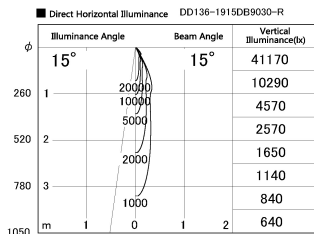

Item no. DD136-1915DB9030-R

Series Name: Cledy versa R-G
(DD136-AG-R)

Dark Mirror Reflector

Installation	Recessed mount
Type	Extra high-efficiency adjustable downlight : Antiglare
Fixture wattage	18.6W
Beam angle	15 deg
Color Temp.	3000K
CRI	Ra>90
Luminous	1358 lm
Body	Die-cast aluminum alloy
Body finish	N/A
Trim finish	Black
Reflector finish	Dark Mirror
IP Rate	IP20
Light source	COB module
Input Voltage	AC220~240V
Dimming Type	Non-Dimmable
Certificate	CE, CCC
Cut Hole	100mm