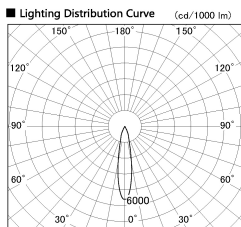

Item no. DD136-1920DB9030-R

Series Name: Cledy versa R-G
(DD136-AG-R)

Dark Mirror Reflector

Installation	Recessed mount
Type	Extra high-efficiency adjustable downlight : Antiglare
Fixture wattage	18.6W
Beam angle	19 deg
Color Temp.	3000K
CRI	Ra>90
Luminous	1453 lm
Body	Die-cast aluminum alloy
Body finish	N/A
Trim finish	Black
Reflector finish	Dark Mirror
IP Rate	IP20
Light source	COB module
Input Voltage	AC220~240V
Dimming Type	Non-Dimmable
Certificate	CE, CCC
Cut Hole	100mm