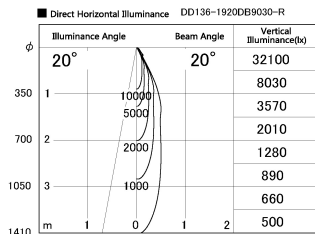

Item no. DD136-1920DB9030-R

Series Name: Cledy versa R-G
(DD136-AG-R)

Dark Mirror Reflector

Installation	Recessed mount
Type	Extra high-efficiency adjustable downlight : Antiglare
Fixture wattage	18.6W
Beam angle	19 deg
Color Temp.	3000K
CRI	Ra>90
Luminous	1453 lm
Body	Die-cast aluminum alloy
Body finish	N/A
Trim finish	Black
Reflector finish	Dark Mirror
IP Rate	IP20
Light source	COB module
Input Voltage	AC220~240V
Dimming Type	Non-Dimmable
Certificate	CE, CCC
Cut Hole	100mm