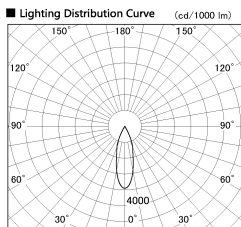

Item no. DD136-1930DB9030-R

Series Name: Cledy versa R-G  
(DD136-AG-R)

Dark Mirror Reflector

Installation	Recessed mount
Type	Extra high-efficiency adjustable downlight : Antiglare
Fixture wattage	18.6W
Beam angle	29 deg
Color Temp.	3000K
CRI	Ra>90
Luminous	1560 lm
Body	Die-cast aluminum alloy
Body finish	N/A
Trim finish	Black
Reflector finish	Dark Mirror
IP Rate	IP20
Light source	COB module
Input Voltage	AC220~240V
Dimming Type	Non-Dimmable
Certificate	CE, CCC
Cut Hole	100mm