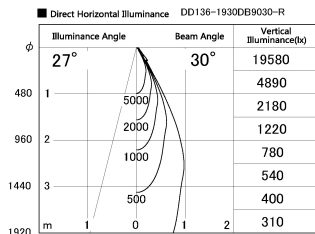

Item no. DD136-1930DB9030-R

Series Name: Cledy versa R-G  
(DD136-AG-R)

Dark Mirror Reflector

Installation	Recessed mount
Type	Extra high-efficiency adjustable downlight : Antiglare
Fixture wattage	18.6W
Beam angle	29 deg
Color Temp.	3000K
CRI	Ra>90
Luminous	1560 lm
Body	Die-cast aluminum alloy
Body finish	N/A
Trim finish	Black
Reflector finish	Dark Mirror
IP Rate	IP20
Light source	COB module
Input Voltage	AC220~240V
Dimming Type	Non-Dimmable
Certificate	CE, CCC
Cut Hole	100mm