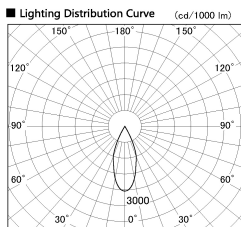

Item no. DD136-1940DB9030-R

Series Name: Cledy versa R-G
(DD136-AG-R)

Dark Mirror Reflector

Installation	Recessed mount
Type	Extra high-efficiency adjustable downlight : Antiglare
Fixture wattage	18.6W
Beam angle	40 deg
Color Temp.	3000K
CRI	Ra>90
Luminous	1587 lm
Body	Die-cast aluminum alloy
Body finish	N/A
Trim finish	Black
Reflector finish	Dark Mirror
IP Rate	IP20
Light source	COB module
Input Voltage	AC220~240V
Dimming Type	Non-Dimmable
Certificate	CE, CCC
Cut Hole	100mm