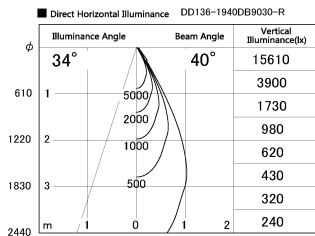

Item no. DD136-1940DB9030-R

Series Name: Cledy versa R-G
(DD136-AG-R)

Dark Mirror Reflector

Installation	Recessed mount
Type	Extra high-efficiency adjustable downlight : Antiglare
Fixture wattage	18.6W
Beam angle	40 deg
Color Temp.	3000K
CRI	Ra>90
Luminous	1587 lm
Body	Die-cast aluminum alloy
Body finish	N/A
Trim finish	Black
Reflector finish	Dark Mirror
IP Rate	IP20
Light source	COB module
Input Voltage	AC220~240V
Dimming Type	Non-Dimmable
Certificate	CE, CCC
Cut Hole	100mm