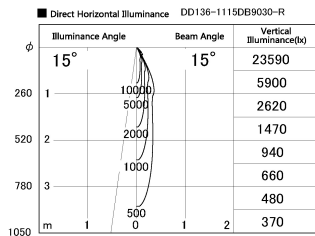

Item no. DD136-1115DB9030-R

Series Name: Cledy versa R-G
(DD136-AG-R)

Dark Mirror Reflector

Installation	Recessed mount
Type	Extra high-efficiency adjustable downlight : Antiglare
Fixture wattage	10.5W
Beam angle	15 deg
Color Temp.	3000K
CRI	Ra>90
Luminous	778 lm
Body	Die-cast aluminum alloy
Body finish	N/A
Trim finish	Black
Reflector finish	Dark Mirror
IP Rate	IP20
Light source	COB module
Input Voltage	AC220~240V
Dimming Type	Non-Dimmable
Certificate	CE, CCC
Cut Hole	100mm