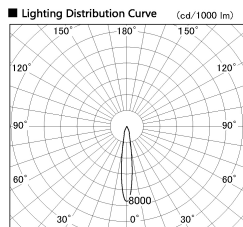

Item no. DD136-1115DB9030-R

Series Name: Cledy versa R-G
(DD136-AG-R)

Dark Mirror Reflector

Installation	Recessed mount
Type	Extra high-efficiency adjustable downlight : Antiglare
Fixture wattage	10.5W
Beam angle	15 deg
Color Temp.	3000K
CRI	Ra>90
Luminous	778 lm
Body	Die-cast aluminum alloy
Body finish	N/A
Trim finish	Black
Reflector finish	Dark Mirror
IP Rate	IP20
Light source	COB module
Input Voltage	AC220~240V
Dimming Type	Non-Dimmable
Certificate	CE, CCC
Cut Hole	100mm