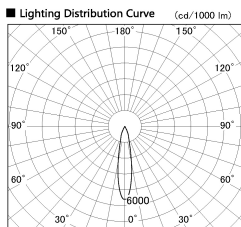

Item no. DD136-1120DB9030-R

Series Name: Cledy versa R-G
(DD136-AG-R)

Dark Mirror Reflector

Installation	Recessed mount
Type	Extra high-efficiency adjustable downlight : Antiglare
Fixture wattage	10.5W
Beam angle	19 deg
Color Temp.	3000K
CRI	Ra>90
Luminous	832 lm
Body	Die-cast aluminum alloy
Body finish	N/A
Trim finish	Black
Reflector finish	Dark Mirror
IP Rate	IP20
Light source	COB module
Input Voltage	AC220~240V
Dimming Type	Non-Dimmable
Certificate	CE, CCC
Cut Hole	100mm