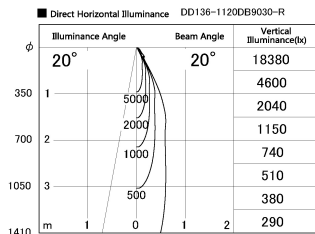

Item no. DD136-1120DB9030-R

Series Name: Cledy versa R-G
(DD136-AG-R)

Dark Mirror Reflector

Installation	Recessed mount
Type	Extra high-efficiency adjustable downlight : Antiglare
Fixture wattage	10.5W
Beam angle	19 deg
Color Temp.	3000K
CRI	Ra>90
Luminous	832 lm
Body	Die-cast aluminum alloy
Body finish	N/A
Trim finish	Black
Reflector finish	Dark Mirror
IP Rate	IP20
Light source	COB module
Input Voltage	AC220~240V
Dimming Type	Non-Dimmable
Certificate	CE, CCC
Cut Hole	100mm