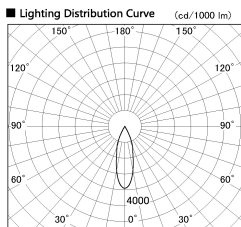

Item no. DD136-1130DB9030-R

Series Name: Cledy versa R-G
(DD136-AG-R)

Dark Mirror Reflector

Installation	Recessed mount
Type	Extra high-efficiency adjustable downlight : Antiglare
Fixture wattage	10.5W
Beam angle	29 deg
Color Temp.	3000K
CRI	Ra>90
Luminous	894 lm
Body	Die-cast aluminum alloy
Body finish	N/A
Trim finish	Black
Reflector finish	Dark Mirror
IP Rate	IP20
Light source	COB module
Input Voltage	AC220~240V
Dimming Type	Non-Dimmable
Certificate	CE, CCC
Cut Hole	100mm