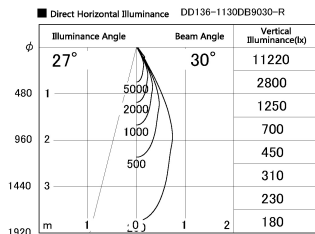

Item no. DD136-1130DB9030-R

Series Name: Cledy versa R-G
(DD136-AG-R)

Dark Mirror Reflector

Installation	Recessed mount
Type	Extra high-efficiency adjustable downlight : Antiglare
Fixture wattage	10.5W
Beam angle	29 deg
Color Temp.	3000K
CRI	Ra>90
Luminous	894 lm
Body	Die-cast aluminum alloy
Body finish	N/A
Trim finish	Black
Reflector finish	Dark Mirror
IP Rate	IP20
Light source	COB module
Input Voltage	AC220~240V
Dimming Type	Non-Dimmable
Certificate	CE, CCC
Cut Hole	100mm