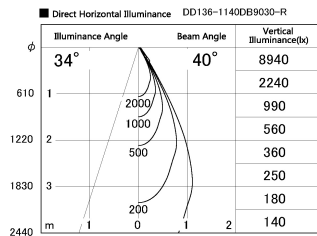

Item no. DD136-1140DB9030-R

Series Name: Cledy versa R-G  
(DD136-AG-R)

Dark Mirror Reflector

Installation	Recessed mount
Type	Extra high-efficiency adjustable downlight : Antiglare
Fixture wattage	10.5W
Beam angle	40 deg
Color Temp.	3000K
CRI	Ra>90
Luminous	909 lm
Body	Die-cast aluminum alloy
Body finish	N/A
Trim finish	Black
Reflector finish	Dark Mirror
IP Rate	IP20
Light source	COB module
Input Voltage	AC220~240V
Dimming Type	Non-Dimmable
Certificate	CE, CCC
Cut Hole	100mm