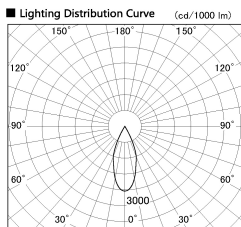

Item no. DD136-1140DB9030-R

Series Name: Cledy versa R-G  
(DD136-AG-R)

Dark Mirror Reflector

Installation	Recessed mount
Type	Extra high-efficiency adjustable downlight : Antiglare
Fixture wattage	10.5W
Beam angle	40 deg
Color Temp.	3000K
CRI	Ra>90
Luminous	909 lm
Body	Die-cast aluminum alloy
Body finish	N/A
Trim finish	Black
Reflector finish	Dark Mirror
IP Rate	IP20
Light source	COB module
Input Voltage	AC220~240V
Dimming Type	Non-Dimmable
Certificate	CE, CCC
Cut Hole	100mm