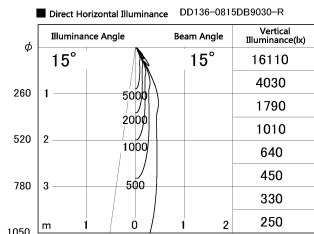

Item no. DD136-0815DB9030-R

Series Name: Cledy versa R-G
(DD136-AG-R)

Dark Mirror Reflector

Installation	Recessed mount
Type	Extra high-efficiency adjustable downlight : Antiglare
Fixture wattage	7.5W
Beam angle	16deg
Color Temp.	3000K
CRI	Ra>90
Luminous	551 lm
Body	Die-cast aluminum alloy
Body finish	N/A
Trim finish	Black
Reflector finish	Dark Mirror
IP Rate	IP20
Light source	COB module
Input Voltage	AC220~240V
Dimming Type	Non-Dimmable
Certificate	CE, CCC
Cut Hole	100mm