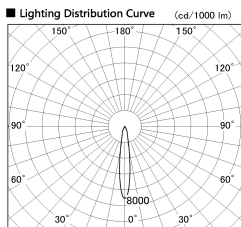

Item no. DD136-0815DB9030-R

Series Name: Cledy versa R-G
(DD136-AG-R)

Dark Mirror Reflector

Installation	Recessed mount
Type	Extra high-efficiency adjustable downlight : Antiglare
Fixture wattage	7.5W
Beam angle	16deg
Color Temp.	3000K
CRI	Ra>90
Luminous	551 lm
Body	Die-cast aluminum alloy
Body finish	N/A
Trim finish	Black
Reflector finish	Dark Mirror
IP Rate	IP20
Light source	COB module
Input Voltage	AC220~240V
Dimming Type	Non-Dimmable
Certificate	CE, CCC
Cut Hole	100mm