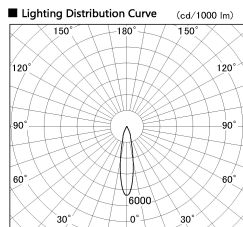

Item no. DD136-0820DB9030-R

Series Name: Cledy versa R-G  
(DD136-AG-R)

Dark Mirror Reflector

Installation	Recessed mount
Type	Extra high-efficiency adjustable downlight : Antiglare
Fixture wattage	7.5W
Beam angle	20deg
Color Temp.	3000K
CRI	Ra>90
Luminous	596 lm
Body	Die-cast aluminum alloy
Body finish	N/A
Trim finish	Black
Reflector finish	Dark Mirror
IP Rate	IP20
Light source	COB module
Input Voltage	AC220~240V
Dimming Type	Non-Dimmable
Certificate	CE, CCC
Cut Hole	100mm