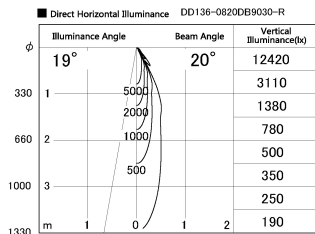

Item no. DD136-0820DB9030-R

Series Name: Cledy versa R-G  
(DD136-AG-R)

Dark Mirror Reflector

Installation	Recessed mount
Type	Extra high-efficiency adjustable downlight : Antiglare
Fixture wattage	7.5W
Beam angle	20deg
Color Temp.	3000K
CRI	Ra>90
Luminous	596 lm
Body	Die-cast aluminum alloy
Body finish	N/A
Trim finish	Black
Reflector finish	Dark Mirror
IP Rate	IP20
Light source	COB module
Input Voltage	AC220~240V
Dimming Type	Non-Dimmable
Certificate	CE, CCC
Cut Hole	100mm