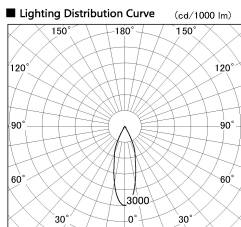

Item no. DD136-0830DB9030-R

Series Name: Cledy versa R-G
(DD136-AG-R)

Dark Mirror Reflector

Installation	Recessed mount
Type	Extra high-efficiency adjustable downlight : Antiglare
Fixture wattage	7.5W
Beam angle	30deg
Color Temp.	3000K
CRI	Ra>90
Luminous	641 lm
Body	Die-cast aluminum alloy
Body finish	N/A
Trim finish	Black
Reflector finish	Dark Mirror
IP Rate	IP20
Light source	COB module
Input Voltage	AC220~240V
Dimming Type	Non-Dimmable
Certificate	CE, CCC
Cut Hole	100mm