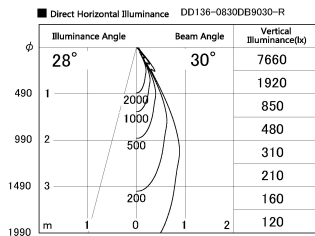

Item no. DD136-0830DB9030-R

Series Name: Cledy versa R-G
(DD136-AG-R)

Dark Mirror Reflector

Installation	Recessed mount
Type	Extra high-efficiency adjustable downlight : Antiglare
Fixture wattage	7.5W
Beam angle	30deg
Color Temp.	3000K
CRI	Ra>90
Luminous	641 lm
Body	Die-cast aluminum alloy
Body finish	N/A
Trim finish	Black
Reflector finish	Dark Mirror
IP Rate	IP20
Light source	COB module
Input Voltage	AC220~240V
Dimming Type	Non-Dimmable
Certificate	CE, CCC
Cut Hole	100mm