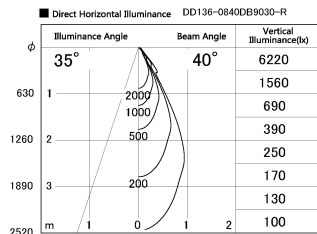

Item no. DD136-0840DB9030-R

Series Name: Cledy versa R-G  
(DD136-AG-R)

Dark Mirror Reflector

Installation	Recessed mount
Type	Extra high-efficiency adjustable downlight : Antiglare
Fixture wattage	7.5W
Beam angle	39deg
Color Temp.	3000K
CRI	Ra>90
Luminous	659 lm
Body	Die-cast aluminum alloy
Body finish	N/A
Trim finish	Black
Reflector finish	Dark Mirror
IP Rate	IP20
Light source	COB module
Input Voltage	AC220~240V
Dimming Type	Non-Dimmable
Certificate	CE, CCC
Cut Hole	100mm