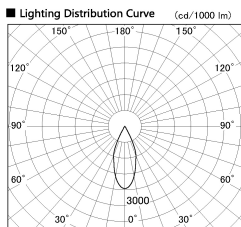

Item no. DD136-0840DB9030-R

Series Name: Cledy versa R-G  
(DD136-AG-R)

Dark Mirror Reflector

Installation	Recessed mount
Type	Extra high-efficiency adjustable downlight : Antiglare
Fixture wattage	7.5W
Beam angle	39deg
Color Temp.	3000K
CRI	Ra>90
Luminous	659 lm
Body	Die-cast aluminum alloy
Body finish	N/A
Trim finish	Black
Reflector finish	Dark Mirror
IP Rate	IP20
Light source	COB module
Input Voltage	AC220~240V
Dimming Type	Non-Dimmable
Certificate	CE, CCC
Cut Hole	100mm