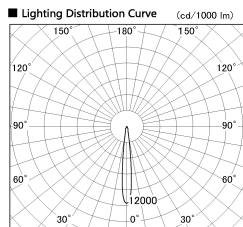

Item no. DD136-3515DB9035-R

Series Name: Cledy versa R-G
(DD136-AG-R)

Dark Mirror Reflector

Installation	Recessed mount
Type	Extra high-efficiency adjustable downlight : Antiglare
Fixture wattage	36W
Beam angle	12 deg
Color Temp.	3500K
CRI	Ra>90
Luminous	2876 lm
Body	Die-cast aluminum alloy
Body finish	N/A
Trim finish	Black
Reflector finish	Dark Mirror
IP Rate	IP20
Light source	COB module
Input Voltage	AC220~240V
Dimming Type	Non-Dimmable
Certificate	CE, CCC
Cut Hole	150mm