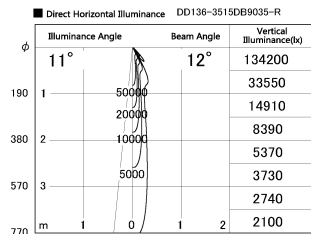

Item no. DD136-3515DB9035-R

Series Name: Cledy versa R-G
(DD136-AG-R)

Dark Mirror Reflector

Installation	Recessed mount
Type	Extra high-efficiency adjustable downlight : Antiglare
Fixture wattage	36W
Beam angle	12 deg
Color Temp.	3500K
CRI	Ra>90
Luminous	2876 lm
Body	Die-cast aluminum alloy
Body finish	N/A
Trim finish	Black
Reflector finish	Dark Mirror
IP Rate	IP20
Light source	COB module
Input Voltage	AC220~240V
Dimming Type	Non-Dimmable
Certificate	CE, CCC
Cut Hole	150mm