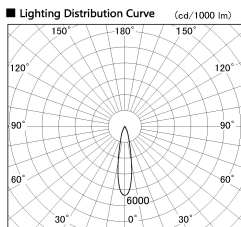

Item no. DD136-3520DB9035-R

Series Name: Cledy versa R-G
(DD136-AG-R)

Dark Mirror Reflector

Installation	Recessed mount
Type	Extra high-efficiency adjustable downlight : Antiglare
Fixture wattage	36W
Beam angle	21 deg
Color Temp.	3500K
CRI	Ra>90
Luminous	3431 lm
Body	Die-cast aluminum alloy
Body finish	N/A
Trim finish	Black
Reflector finish	Dark Mirror
IP Rate	IP20
Light source	COB module
Input Voltage	AC220~240V
Dimming Type	Non-Dimmable
Certificate	CE, CCC
Cut Hole	150mm