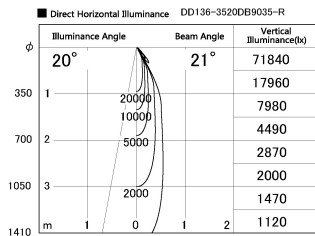

Item no. DD136-3520DB9035-R

Series Name: Cledy versa R-G
(DD136-AG-R)

Dark Mirror Reflector

Installation	Recessed mount
Type	Extra high-efficiency adjustable downlight : Antiglare
Fixture wattage	36W
Beam angle	21 deg
Color Temp.	3500K
CRI	Ra>90
Luminous	3431 lm
Body	Die-cast aluminum alloy
Body finish	N/A
Trim finish	Black
Reflector finish	Dark Mirror
IP Rate	IP20
Light source	COB module
Input Voltage	AC220~240V
Dimming Type	Non-Dimmable
Certificate	CE, CCC
Cut Hole	150mm