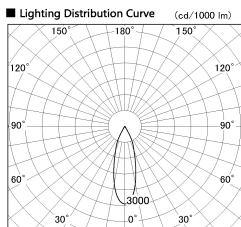

Item no. DD136-3530DB9035-R

Series Name: Cledy versa R-G
(DD136-AG-R)

Dark Mirror Reflector

Installation	Recessed mount
Type	Extra high-efficiency adjustable downlight : Antiglare
Fixture wattage	36W
Beam angle	31 deg
Color Temp.	3500K
CRI	Ra>90
Luminous	3381 lm
Body	Die-cast aluminum alloy
Body finish	N/A
Trim finish	Black
Reflector finish	Dark Mirror
IP Rate	IP20
Light source	COB module
Input Voltage	AC220~240V
Dimming Type	Non-Dimmable
Certificate	CE, CCC
Cut Hole	150mm