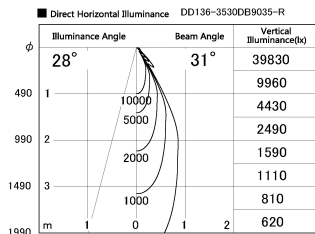

Item no. DD136-3530DB9035-R

Series Name: Cledy versa R-G
(DD136-AG-R)

Dark Mirror Reflector

Installation	Recessed mount
Type	Extra high-efficiency adjustable downlight : Antiglare
Fixture wattage	36W
Beam angle	31 deg
Color Temp.	3500K
CRI	Ra>90
Luminous	3381 lm
Body	Die-cast aluminum alloy
Body finish	N/A
Trim finish	Black
Reflector finish	Dark Mirror
IP Rate	IP20
Light source	COB module
Input Voltage	AC220~240V
Dimming Type	Non-Dimmable
Certificate	CE, CCC
Cut Hole	150mm