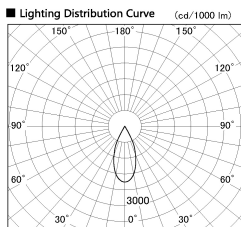

Item no. DD136-3540DB9035-R

Series Name: Cledy versa R-G  
(DD136-AG-R)

Dark Mirror Reflector

Installation	Recessed mount
Type	Extra high-efficiency adjustable downlight : Antiglare
Fixture wattage	36W
Beam angle	42 deg
Color Temp.	3500K
CRI	Ra>90
Luminous	3352 lm
Body	Die-cast aluminum alloy
Body finish	N/A
Trim finish	Black
Reflector finish	Dark Mirror
IP Rate	IP20
Light source	COB module
Input Voltage	AC220~240V
Dimming Type	Non-Dimmable
Certificate	CE, CCC
Cut Hole	150mm