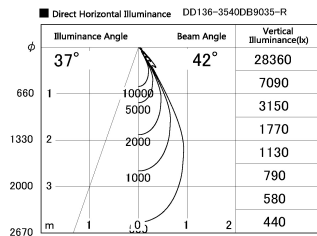

Item no. DD136-3540DB9035-R

Series Name: Cledy versa R-G  
(DD136-AG-R)

Dark Mirror Reflector

Installation	Recessed mount
Type	Extra high-efficiency adjustable downlight : Antiglare
Fixture wattage	36W
Beam angle	42 deg
Color Temp.	3500K
CRI	Ra>90
Luminous	3352 lm
Body	Die-cast aluminum alloy
Body finish	N/A
Trim finish	Black
Reflector finish	Dark Mirror
IP Rate	IP20
Light source	COB module
Input Voltage	AC220~240V
Dimming Type	Non-Dimmable
Certificate	CE, CCC
Cut Hole	150mm