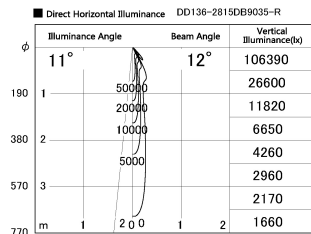

Item no. DD136-2815DB9035-R

Series Name: Cledy versa R-G  
(DD136-AG-R)

Dark Mirror Reflector

|                  |  |
|------------------|--|
| Installation     | Recessed mount   |
| Type             | Extra high-efficiency adjustable downlight : Antiglare |
| Fixture wattage  | 28W  |
| Beam angle       | 12 deg   |
| Color Temp.      | 3500K  |
| CRI              | Ra>90  |
| Luminous         | 2280 lm  |
| Body             | Die-cast aluminum alloy                                |
| Body finish      | N/A  |
| Trim finish      | Black  |
| Reflector finish | Dark Mirror  |
| IP Rate          | IP20   |
| Light source     | COB module   |
| Input Voltage    | AC220~240V   |
| Dimming Type     | Non-Dimmable   |
| Certificate      | CE, CCC  |
| Cut Hole         | 150mm  |