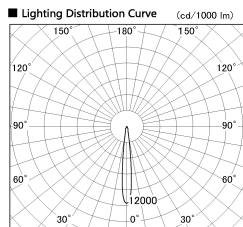

Item no. DD136-2815DB9035-R

Series Name: Cledy versa R-G  
(DD136-AG-R)

Dark Mirror Reflector

|                  |  |
|------------------|--|
| Installation     | Recessed mount   |
| Type             | Extra high-efficiency adjustable downlight : Antiglare |
| Fixture wattage  | 28W  |
| Beam angle       | 12 deg   |
| Color Temp.      | 3500K  |
| CRI              | Ra>90  |
| Luminous         | 2280 lm  |
| Body             | Die-cast aluminum alloy                                |
| Body finish      | N/A  |
| Trim finish      | Black  |
| Reflector finish | Dark Mirror  |
| IP Rate          | IP20   |
| Light source     | COB module   |
| Input Voltage    | AC220~240V   |
| Dimming Type     | Non-Dimmable   |
| Certificate      | CE, CCC  |
| Cut Hole         | 150mm  |