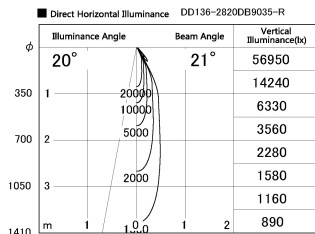

Item no. DD136-2820DB9035-R

Series Name: Cledy versa R-G
(DD136-AG-R)

Dark Mirror Reflector

Installation	Recessed mount
Type	Extra high-efficiency adjustable downlight : Antiglare
Fixture wattage	28W
Beam angle	21 deg
Color Temp.	3500K
CRI	Ra>90
Luminous	2720 lm
Body	Die-cast aluminum alloy
Body finish	N/A
Trim finish	Black
Reflector finish	Dark Mirror
IP Rate	IP20
Light source	COB module
Input Voltage	AC220~240V
Dimming Type	Non-Dimmable
Certificate	CE, CCC
Cut Hole	150mm