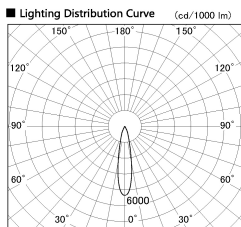

Item no. DD136-2820DB9035-R

Series Name: Cledy versa R-G
(DD136-AG-R)

Dark Mirror Reflector

Installation	Recessed mount
Type	Extra high-efficiency adjustable downlight : Antiglare
Fixture wattage	28W
Beam angle	21 deg
Color Temp.	3500K
CRI	Ra>90
Luminous	2720 lm
Body	Die-cast aluminum alloy
Body finish	N/A
Trim finish	Black
Reflector finish	Dark Mirror
IP Rate	IP20
Light source	COB module
Input Voltage	AC220~240V
Dimming Type	Non-Dimmable
Certificate	CE, CCC
Cut Hole	150mm