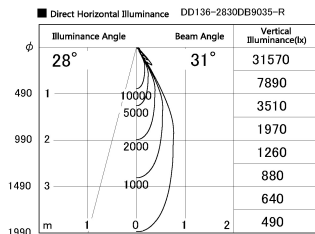

Item no. DD136-2830DB9035-R

Series Name: Cledy versa R-G
(DD136-AG-R)

Dark Mirror Reflector

Installation	Recessed mount
Type	Extra high-efficiency adjustable downlight : Antiglare
Fixture wattage	28W
Beam angle	31 deg
Color Temp.	3500K
CRI	Ra>90
Luminous	2680 lm
Body	Die-cast aluminum alloy
Body finish	N/A
Trim finish	Black
Reflector finish	Dark Mirror
IP Rate	IP20
Light source	COB module
Input Voltage	AC220~240V
Dimming Type	Non-Dimmable
Certificate	CE, CCC
Cut Hole	150mm