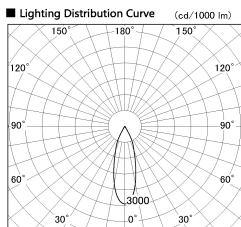

Item no. DD136-2830DB9035-R

Series Name: Cledy versa R-G
(DD136-AG-R)

Dark Mirror Reflector

Installation	Recessed mount
Type	Extra high-efficiency adjustable downlight : Antiglare
Fixture wattage	28W
Beam angle	31 deg
Color Temp.	3500K
CRI	Ra>90
Luminous	2680 lm
Body	Die-cast aluminum alloy
Body finish	N/A
Trim finish	Black
Reflector finish	Dark Mirror
IP Rate	IP20
Light source	COB module
Input Voltage	AC220~240V
Dimming Type	Non-Dimmable
Certificate	CE, CCC
Cut Hole	150mm