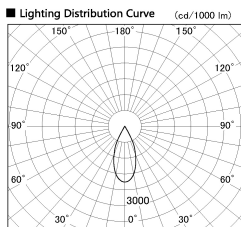

Item no. DD136-2840DB9035-R

Series Name: Cledy versa R-G  
(DD136-AG-R)

Dark Mirror Reflector

Installation	Recessed mount
Type	Extra high-efficiency adjustable downlight : Antiglare
Fixture wattage	28W
Beam angle	42 deg
Color Temp.	3500K
CRI	Ra>90
Luminous	2657 lm
Body	Die-cast aluminum alloy
Body finish	N/A
Trim finish	Black
Reflector finish	Dark Mirror
IP Rate	IP20
Light source	COB module
Input Voltage	AC220~240V
Dimming Type	Non-Dimmable
Certificate	CE, CCC
Cut Hole	150mm