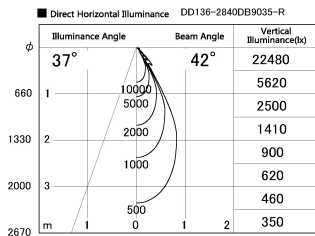

Item no. DD136-2840DB9035-R

Series Name: Cledy versa R-G  
(DD136-AG-R)

Dark Mirror Reflector

Installation	Recessed mount
Type	Extra high-efficiency adjustable downlight : Antiglare
Fixture wattage	28W
Beam angle	42 deg
Color Temp.	3500K
CRI	Ra>90
Luminous	2657 lm
Body	Die-cast aluminum alloy
Body finish	N/A
Trim finish	Black
Reflector finish	Dark Mirror
IP Rate	IP20
Light source	COB module
Input Voltage	AC220~240V
Dimming Type	Non-Dimmable
Certificate	CE, CCC
Cut Hole	150mm