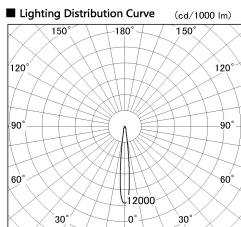

Item no. DD136-2615DB9035-R

Series Name: Cledy versa R-G
(DD136-AG-R)

Dark Mirror Reflector

Installation	Recessed mount
Type	Extra high-efficiency adjustable downlight : Antiglare
Fixture wattage	23W
Beam angle	12 deg
Color Temp.	3500K
CRI	Ra>90
Luminous	1973 lm
Body	Die-cast aluminum alloy
Body finish	N/A
Trim finish	Black
Reflector finish	Dark Mirror
IP Rate	IP20
Light source	COB module
Input Voltage	AC220~240V
Dimming Type	Non-Dimmable
Certificate	CE, CCC
Cut Hole	150mm