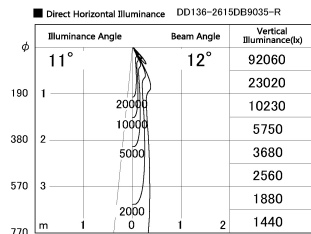

Item no. DD136-2615DB9035-R

Series Name: Cledy versa R-G
(DD136-AG-R)

Dark Mirror Reflector

Installation	Recessed mount
Type	Extra high-efficiency adjustable downlight : Antiglare
Fixture wattage	23W
Beam angle	12 deg
Color Temp.	3500K
CRI	Ra>90
Luminous	1973 lm
Body	Die-cast aluminum alloy
Body finish	N/A
Trim finish	Black
Reflector finish	Dark Mirror
IP Rate	IP20
Light source	COB module
Input Voltage	AC220~240V
Dimming Type	Non-Dimmable
Certificate	CE, CCC
Cut Hole	150mm