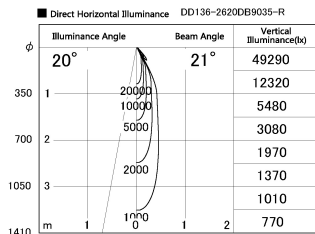

Item no. DD136-2620DB9035-R

Series Name: Cledy versa R-G  
(DD136-AG-R)

Dark Mirror Reflector

Installation	Recessed mount
Type	Extra high-efficiency adjustable downlight : Antiglare
Fixture wattage	23W
Beam angle	21 deg
Color Temp.	3500K
CRI	Ra>90
Luminous	2354 lm
Body	Die-cast aluminum alloy
Body finish	N/A
Trim finish	Black
Reflector finish	Dark Mirror
IP Rate	IP20
Light source	COB module
Input Voltage	AC220~240V
Dimming Type	Non-Dimmable
Certificate	CE, CCC
Cut Hole	150mm