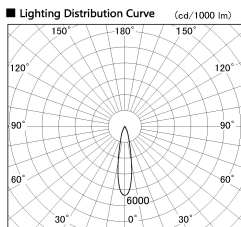

Item no. DD136-2620DB9035-R

Series Name: Cledy versa R-G  
(DD136-AG-R)

Dark Mirror Reflector

Installation	Recessed mount
Type	Extra high-efficiency adjustable downlight : Antiglare
Fixture wattage	23W
Beam angle	21 deg
Color Temp.	3500K
CRI	Ra>90
Luminous	2354 lm
Body	Die-cast aluminum alloy
Body finish	N/A
Trim finish	Black
Reflector finish	Dark Mirror
IP Rate	IP20
Light source	COB module
Input Voltage	AC220~240V
Dimming Type	Non-Dimmable
Certificate	CE, CCC
Cut Hole	150mm