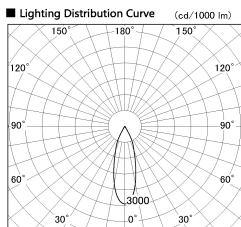

Item no. DD136-2630DB9035-R

Series Name: Cledy versa R-G
(DD136-AG-R)

Dark Mirror Reflector

Installation	Recessed mount
Type	Extra high-efficiency adjustable downlight : Antiglare
Fixture wattage	23W
Beam angle	31 deg
Color Temp.	3500K
CRI	Ra>90
Luminous	2319 lm
Body	Die-cast aluminum alloy
Body finish	N/A
Trim finish	Black
Reflector finish	Dark Mirror
IP Rate	IP20
Light source	COB module
Input Voltage	AC220~240V
Dimming Type	Non-Dimmable
Certificate	CE, CCC
Cut Hole	150mm