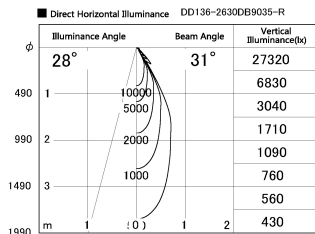

Item no. DD136-2630DB9035-R

Series Name: Cledy versa R-G
(DD136-AG-R)

Dark Mirror Reflector

Installation	Recessed mount
Type	Extra high-efficiency adjustable downlight : Antiglare
Fixture wattage	23W
Beam angle	31 deg
Color Temp.	3500K
CRI	Ra>90
Luminous	2319 lm
Body	Die-cast aluminum alloy
Body finish	N/A
Trim finish	Black
Reflector finish	Dark Mirror
IP Rate	IP20
Light source	COB module
Input Voltage	AC220~240V
Dimming Type	Non-Dimmable
Certificate	CE, CCC
Cut Hole	150mm