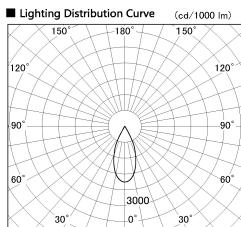

Item no. DD136-2640DB9035-R

Series Name: Cledy versa R-G
(DD136-AG-R)

Dark Mirror Reflector

Installation	Recessed mount
Type	Extra high-efficiency adjustable downlight : Antiglare
Fixture wattage	23W
Beam angle	42 deg
Color Temp.	3500K
CRI	Ra>90
Luminous	2299 lm
Body	Die-cast aluminum alloy
Body finish	N/A
Trim finish	Black
Reflector finish	Dark Mirror
IP Rate	IP20
Light source	COB module
Input Voltage	AC220~240V
Dimming Type	Non-Dimmable
Certificate	CE, CCC
Cut Hole	150mm