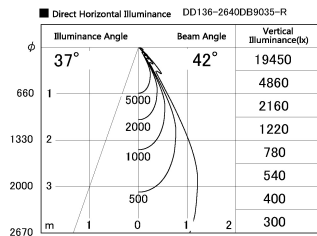

Item no. DD136-2640DB9035-R

Series Name: Cledy versa R-G
(DD136-AG-R)

Dark Mirror Reflector

Installation	Recessed mount
Type	Extra high-efficiency adjustable downlight : Antiglare
Fixture wattage	23W
Beam angle	42 deg
Color Temp.	3500K
CRI	Ra>90
Luminous	2299 lm
Body	Die-cast aluminum alloy
Body finish	N/A
Trim finish	Black
Reflector finish	Dark Mirror
IP Rate	IP20
Light source	COB module
Input Voltage	AC220~240V
Dimming Type	Non-Dimmable
Certificate	CE, CCC
Cut Hole	150mm