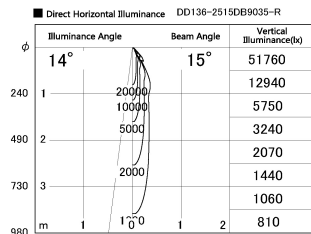

Item no. DD136-2515DB9035-R

Series Name: Cledy versa R-G  
(DD136-AG-R)

Dark Mirror Reflector

Installation	Recessed mount
Type	Extra high-efficiency adjustable downlight : Antiglare
Fixture wattage	23W
Beam angle	14 deg
Color Temp.	3500K
CRI	Ra>90
Luminous	1799 lm
Body	Die-cast aluminum alloy
Body finish	N/A
Trim finish	Black
Reflector finish	Dark Mirror
IP Rate	IP20
Light source	COB module
Input Voltage	AC220~240V
Dimming Type	Non-Dimmable
Certificate	CE, CCC
Cut Hole	125mm