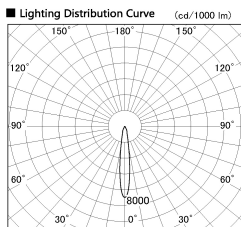

Item no. DD136-2515DB9035-R

Series Name: Cledy versa R-G  
(DD136-AG-R)

Dark Mirror Reflector

Installation	Recessed mount
Type	Extra high-efficiency adjustable downlight : Antiglare
Fixture wattage	23W
Beam angle	14 deg
Color Temp.	3500K
CRI	Ra>90
Luminous	1799 lm
Body	Die-cast aluminum alloy
Body finish	N/A
Trim finish	Black
Reflector finish	Dark Mirror
IP Rate	IP20
Light source	COB module
Input Voltage	AC220~240V
Dimming Type	Non-Dimmable
Certificate	CE, CCC
Cut Hole	125mm