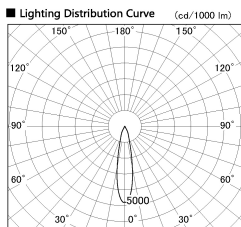

Item no. DD136-2520DB9035-R

Series Name: Cledy versa R-G
(DD136-AG-R)

Dark Mirror Reflector

Installation	Recessed mount
Type	Extra high-efficiency adjustable downlight : Antiglare
Fixture wattage	23W
Beam angle	21 deg
Color Temp.	3500K
CRI	Ra>90
Luminous	2062 lm
Body	Die-cast aluminum alloy
Body finish	N/A
Trim finish	Black
Reflector finish	Dark Mirror
IP Rate	IP20
Light source	COB module
Input Voltage	AC220~240V
Dimming Type	Non-Dimmable
Certificate	CE, CCC
Cut Hole	125mm