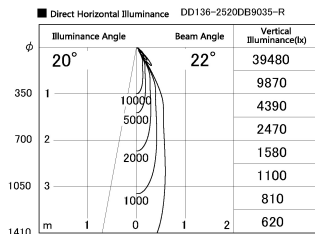

Item no. DD136-2520DB9035-R

Series Name: Cledy versa R-G
(DD136-AG-R)

Dark Mirror Reflector

Installation	Recessed mount
Type	Extra high-efficiency adjustable downlight : Antiglare
Fixture wattage	23W
Beam angle	21 deg
Color Temp.	3500K
CRI	Ra>90
Luminous	2062 lm
Body	Die-cast aluminum alloy
Body finish	N/A
Trim finish	Black
Reflector finish	Dark Mirror
IP Rate	IP20
Light source	COB module
Input Voltage	AC220~240V
Dimming Type	Non-Dimmable
Certificate	CE, CCC
Cut Hole	125mm