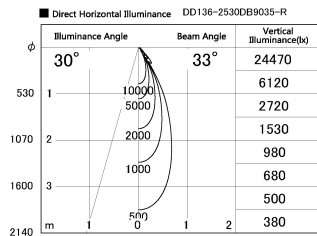

Item no. DD136-2530DB9035-R

Series Name: Cledy versa R-G
(DD136-AG-R)

Dark Mirror Reflector

Installation	Recessed mount
Type	Extra high-efficiency adjustable downlight : Antiglare
Fixture wattage	23W
Beam angle	32 deg
Color Temp.	3500K
CRI	Ra>90
Luminous	2110 lm
Body	Die-cast aluminum alloy
Body finish	N/A
Trim finish	Black
Reflector finish	Dark Mirror
IP Rate	IP20
Light source	COB module
Input Voltage	AC220~240V
Dimming Type	Non-Dimmable
Certificate	CE, CCC
Cut Hole	125mm