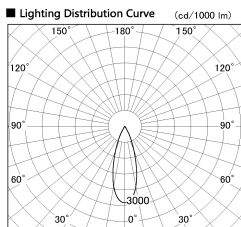

Item no. DD136-2530DB9035-R

Series Name: Cledy versa R-G
(DD136-AG-R)

Dark Mirror Reflector

Installation	Recessed mount
Type	Extra high-efficiency adjustable downlight : Antiglare
Fixture wattage	23W
Beam angle	32 deg
Color Temp.	3500K
CRI	Ra>90
Luminous	2110 lm
Body	Die-cast aluminum alloy
Body finish	N/A
Trim finish	Black
Reflector finish	Dark Mirror
IP Rate	IP20
Light source	COB module
Input Voltage	AC220~240V
Dimming Type	Non-Dimmable
Certificate	CE, CCC
Cut Hole	125mm