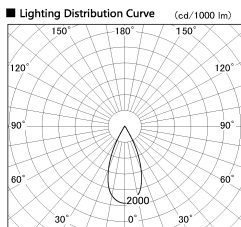

Item no. DD136-2540DB9035-R

Series Name: Cledy versa R-G
(DD136-AG-R)

Dark Mirror Reflector

Installation	Recessed mount
Type	Extra high-efficiency adjustable downlight : Antiglare
Fixture wattage	23W
Beam angle	43 deg
Color Temp.	3500K
CRI	Ra>90
Luminous	2177 lm
Body	Die-cast aluminum alloy
Body finish	N/A
Trim finish	Black
Reflector finish	Dark Mirror
IP Rate	IP20
Light source	COB module
Input Voltage	AC220~240V
Dimming Type	Non-Dimmable
Certificate	CE, CCC
Cut Hole	125mm