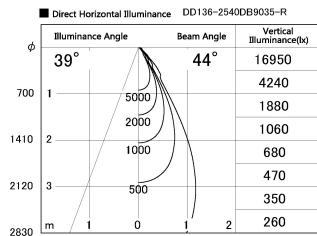

Item no. DD136-2540DB9035-R

Series Name: Cledy versa R-G
(DD136-AG-R)

Dark Mirror Reflector

Installation	Recessed mount
Type	Extra high-efficiency adjustable downlight : Antiglare
Fixture wattage	23W
Beam angle	43 deg
Color Temp.	3500K
CRI	Ra>90
Luminous	2177 lm
Body	Die-cast aluminum alloy
Body finish	N/A
Trim finish	Black
Reflector finish	Dark Mirror
IP Rate	IP20
Light source	COB module
Input Voltage	AC220~240V
Dimming Type	Non-Dimmable
Certificate	CE, CCC
Cut Hole	125mm