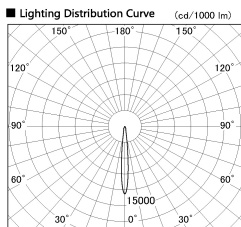

Item no. DD136-2015DB9035-R

Series Name: Cledy versa R-G
(DD136-AG-R)

Dark Mirror Reflector

Installation	Recessed mount
Type	Extra high-efficiency adjustable downlight : Antiglare
Fixture wattage	20W
Beam angle	12 deg
Color Temp.	3500K
CRI	Ra>90
Luminous	1509 lm
Body	Die-cast aluminum alloy
Body finish	N/A
Trim finish	Black
Reflector finish	Dark Mirror
IP Rate	IP20
Light source	COB module
Input Voltage	AC220~240V
Dimming Type	Non-Dimmable
Certificate	CE, CCC
Cut Hole	125mm