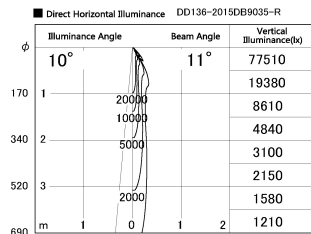

Item no. DD136-2015DB9035-R

Series Name: Cledy versa R-G
(DD136-AG-R)

Dark Mirror Reflector

Installation	Recessed mount
Type	Extra high-efficiency adjustable downlight : Antiglare
Fixture wattage	20W
Beam angle	12 deg
Color Temp.	3500K
CRI	Ra>90
Luminous	1509 lm
Body	Die-cast aluminum alloy
Body finish	N/A
Trim finish	Black
Reflector finish	Dark Mirror
IP Rate	IP20
Light source	COB module
Input Voltage	AC220~240V
Dimming Type	Non-Dimmable
Certificate	CE, CCC
Cut Hole	125mm