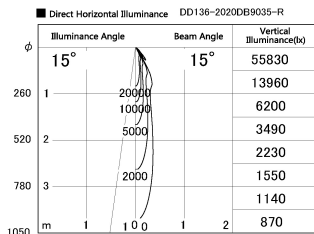

Item no. DD136-2020DB9035-R

Series Name: Cledy versa R-G
(DD136-AG-R)

Dark Mirror Reflector

Installation	Recessed mount
Type	Extra high-efficiency adjustable downlight : Antiglare
Fixture wattage	20W
Beam angle	15 deg
Color Temp.	3500K
CRI	Ra>90
Luminous	1709 lm
Body	Die-cast aluminum alloy
Body finish	N/A
Trim finish	Black
Reflector finish	Dark Mirror
IP Rate	IP20
Light source	COB module
Input Voltage	AC220~240V
Dimming Type	Non-Dimmable
Certificate	CE, CCC
Cut Hole	125mm