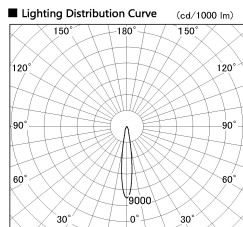

Item no. DD136-2020DB9035-R

Series Name: Cledy versa R-G
(DD136-AG-R)

Dark Mirror Reflector

Installation	Recessed mount
Type	Extra high-efficiency adjustable downlight : Antiglare
Fixture wattage	20W
Beam angle	15 deg
Color Temp.	3500K
CRI	Ra>90
Luminous	1709 lm
Body	Die-cast aluminum alloy
Body finish	N/A
Trim finish	Black
Reflector finish	Dark Mirror
IP Rate	IP20
Light source	COB module
Input Voltage	AC220~240V
Dimming Type	Non-Dimmable
Certificate	CE, CCC
Cut Hole	125mm