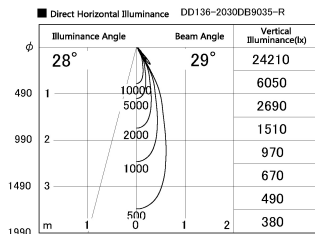

Item no. DD136-2030DB9035-R

Series Name: Cledy versa R-G
(DD136-AG-R)

Dark Mirror Reflector

Installation	Recessed mount
Type	Extra high-efficiency adjustable downlight : Antiglare
Fixture wattage	20W
Beam angle	28 deg
Color Temp.	3500K
CRI	Ra>90
Luminous	1772 lm
Body	Die-cast aluminum alloy
Body finish	N/A
Trim finish	Black
Reflector finish	Dark Mirror
IP Rate	IP20
Light source	COB module
Input Voltage	AC220~240V
Dimming Type	Non-Dimmable
Certificate	CE, CCC
Cut Hole	125mm