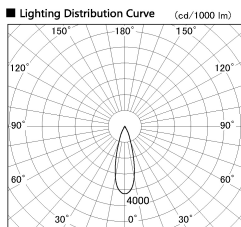

Item no. DD136-2030DB9035-R

Series Name: Cledy versa R-G
(DD136-AG-R)

Dark Mirror Reflector

Installation	Recessed mount
Type	Extra high-efficiency adjustable downlight : Antiglare
Fixture wattage	20W
Beam angle	28 deg
Color Temp.	3500K
CRI	Ra>90
Luminous	1772 lm
Body	Die-cast aluminum alloy
Body finish	N/A
Trim finish	Black
Reflector finish	Dark Mirror
IP Rate	IP20
Light source	COB module
Input Voltage	AC220~240V
Dimming Type	Non-Dimmable
Certificate	CE, CCC
Cut Hole	125mm