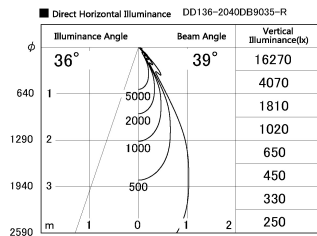

Item no. DD136-2040DB9035-R

Series Name: Cledy versa R-G
(DD136-AG-R)

Dark Mirror Reflector

Installation	Recessed mount
Type	Extra high-efficiency adjustable downlight : Antiglare
Fixture wattage	20W
Beam angle	37 deg
Color Temp.	3500K
CRI	Ra>90
Luminous	1805 lm
Body	Die-cast aluminum alloy
Body finish	N/A
Trim finish	Black
Reflector finish	Dark Mirror
IP Rate	IP20
Light source	COB module
Input Voltage	AC220~240V
Dimming Type	Non-Dimmable
Certificate	CE, CCC
Cut Hole	125mm