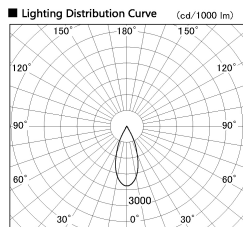

Item no. DD136-2040DB9035-R

Series Name: Cledy versa R-G
(DD136-AG-R)

Dark Mirror Reflector

Installation	Recessed mount
Type	Extra high-efficiency adjustable downlight : Antiglare
Fixture wattage	20W
Beam angle	37 deg
Color Temp.	3500K
CRI	Ra>90
Luminous	1805 lm
Body	Die-cast aluminum alloy
Body finish	N/A
Trim finish	Black
Reflector finish	Dark Mirror
IP Rate	IP20
Light source	COB module
Input Voltage	AC220~240V
Dimming Type	Non-Dimmable
Certificate	CE, CCC
Cut Hole	125mm