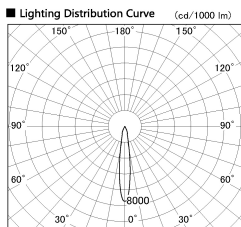

Item no. DD136-1915DB9035-R

Series Name: Cledy versa R-G
(DD136-AG-R)

Dark Mirror Reflector

Installation	Recessed mount
Type	Extra high-efficiency adjustable downlight : Antiglare
Fixture wattage	18.6W
Beam angle	15 deg
Color Temp.	3500K
CRI	Ra>90
Luminous	1344 lm
Body	Die-cast aluminum alloy
Body finish	N/A
Trim finish	Black
Reflector finish	Dark Mirror
IP Rate	IP20
Light source	COB module
Input Voltage	AC220~240V
Dimming Type	Non-Dimmable
Certificate	CE, CCC
Cut Hole	100mm