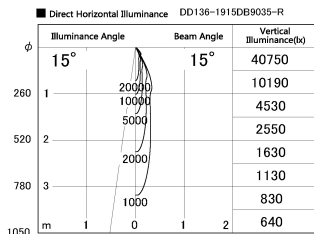

Item no. DD136-1915DB9035-R

Series Name: Cledy versa R-G
(DD136-AG-R)

Dark Mirror Reflector

Installation	Recessed mount
Type	Extra high-efficiency adjustable downlight : Antiglare
Fixture wattage	18.6W
Beam angle	15 deg
Color Temp.	3500K
CRI	Ra>90
Luminous	1344 lm
Body	Die-cast aluminum alloy
Body finish	N/A
Trim finish	Black
Reflector finish	Dark Mirror
IP Rate	IP20
Light source	COB module
Input Voltage	AC220~240V
Dimming Type	Non-Dimmable
Certificate	CE, CCC
Cut Hole	100mm