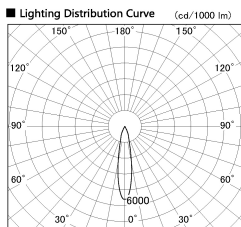

Item no. DD136-1920DB9035-R

Series Name: Cledy versa R-G  
(DD136-AG-R)

Dark Mirror Reflector

Installation	Recessed mount
Type	Extra high-efficiency adjustable downlight : Antiglare
Fixture wattage	18.6W
Beam angle	19 deg
Color Temp.	3500K
CRI	Ra>90
Luminous	1438 lm
Body	Die-cast aluminum alloy
Body finish	N/A
Trim finish	Black
Reflector finish	Dark Mirror
IP Rate	IP20
Light source	COB module
Input Voltage	AC220~240V
Dimming Type	Non-Dimmable
Certificate	CE, CCC
Cut Hole	100mm