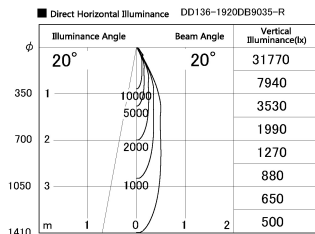

Item no. DD136-1920DB9035-R

Series Name: Cledy versa R-G  
(DD136-AG-R)

Dark Mirror Reflector

Installation	Recessed mount
Type	Extra high-efficiency adjustable downlight : Antiglare
Fixture wattage	18.6W
Beam angle	19 deg
Color Temp.	3500K
CRI	Ra>90
Luminous	1438 lm
Body	Die-cast aluminum alloy
Body finish	N/A
Trim finish	Black
Reflector finish	Dark Mirror
IP Rate	IP20
Light source	COB module
Input Voltage	AC220~240V
Dimming Type	Non-Dimmable
Certificate	CE, CCC
Cut Hole	100mm