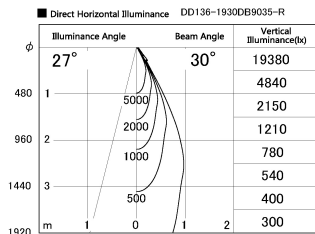

Item no. DD136-1930DB9035-R

Series Name: Cledy versa R-G  
(DD136-AG-R)

Dark Mirror Reflector

Installation	Recessed mount
Type	Extra high-efficiency adjustable downlight : Antiglare
Fixture wattage	18.6W
Beam angle	29 deg
Color Temp.	3500K
CRI	Ra>90
Luminous	1544 lm
Body	Die-cast aluminum alloy
Body finish	N/A
Trim finish	Black
Reflector finish	Dark Mirror
IP Rate	IP20
Light source	COB module
Input Voltage	AC220~240V
Dimming Type	Non-Dimmable
Certificate	CE, CCC
Cut Hole	100mm