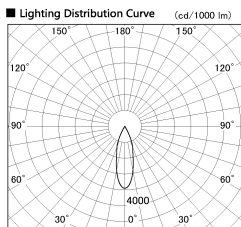

Item no. DD136-1930DB9035-R

Series Name: Cledy versa R-G  
(DD136-AG-R)

Dark Mirror Reflector

Installation	Recessed mount
Type	Extra high-efficiency adjustable downlight : Antiglare
Fixture wattage	18.6W
Beam angle	29 deg
Color Temp.	3500K
CRI	Ra>90
Luminous	1544 lm
Body	Die-cast aluminum alloy
Body finish	N/A
Trim finish	Black
Reflector finish	Dark Mirror
IP Rate	IP20
Light source	COB module
Input Voltage	AC220~240V
Dimming Type	Non-Dimmable
Certificate	CE, CCC
Cut Hole	100mm