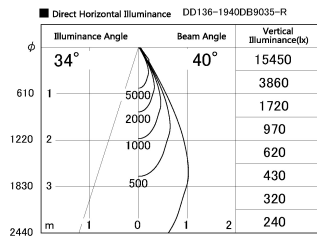

Item no. DD136-1940DB9035-R

Series Name: Cledy versa R-G
(DD136-AG-R)

Dark Mirror Reflector

Installation	Recessed mount
Type	Extra high-efficiency adjustable downlight : Antiglare
Fixture wattage	18.6W
Beam angle	40 deg
Color Temp.	3500K
CRI	Ra>90
Luminous	1571 lm
Body	Die-cast aluminum alloy
Body finish	N/A
Trim finish	Black
Reflector finish	Dark Mirror
IP Rate	IP20
Light source	COB module
Input Voltage	AC220~240V
Dimming Type	Non-Dimmable
Certificate	CE, CCC
Cut Hole	100mm