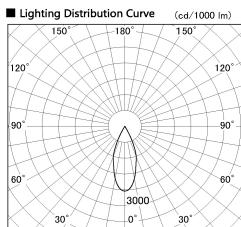

Item no. DD136-1940DB9035-R

Series Name: Cledy versa R-G
(DD136-AG-R)

Dark Mirror Reflector

Installation	Recessed mount
Type	Extra high-efficiency adjustable downlight : Antiglare
Fixture wattage	18.6W
Beam angle	40 deg
Color Temp.	3500K
CRI	Ra>90
Luminous	1571 lm
Body	Die-cast aluminum alloy
Body finish	N/A
Trim finish	Black
Reflector finish	Dark Mirror
IP Rate	IP20
Light source	COB module
Input Voltage	AC220~240V
Dimming Type	Non-Dimmable
Certificate	CE, CCC
Cut Hole	100mm