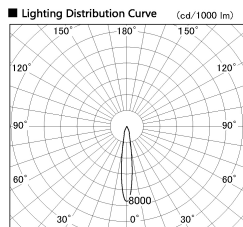

Item no. DD136-1115DB9035-R

Series Name: Cledy versa R-G
(DD136-AG-R)

Dark Mirror Reflector

Installation	Recessed mount
Type	Extra high-efficiency adjustable downlight : Antiglare
Fixture wattage	10.5W
Beam angle	15 deg
Color Temp.	3500K
CRI	Ra>90
Luminous	770 lm
Body	Die-cast aluminum alloy
Body finish	N/A
Trim finish	Black
Reflector finish	Dark Mirror
IP Rate	IP20
Light source	COB module
Input Voltage	AC220~240V
Dimming Type	Non-Dimmable
Certificate	CE, CCC
Cut Hole	100mm