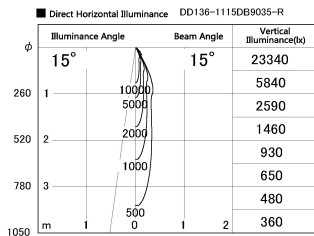

Item no. DD136-1115DB9035-R

Series Name: Cledy versa R-G
(DD136-AG-R)

Dark Mirror Reflector

Installation	Recessed mount
Type	Extra high-efficiency adjustable downlight : Antiglare
Fixture wattage	10.5W
Beam angle	15 deg
Color Temp.	3500K
CRI	Ra>90
Luminous	770 lm
Body	Die-cast aluminum alloy
Body finish	N/A
Trim finish	Black
Reflector finish	Dark Mirror
IP Rate	IP20
Light source	COB module
Input Voltage	AC220~240V
Dimming Type	Non-Dimmable
Certificate	CE, CCC
Cut Hole	100mm