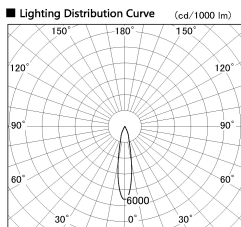

Item no. DD136-1120DB9035-R

Series Name: Cledy versa R-G
(DD136-AG-R)

Dark Mirror Reflector

Installation	Recessed mount
Type	Extra high-efficiency adjustable downlight : Antiglare
Fixture wattage	10.5W
Beam angle	19 deg
Color Temp.	3500K
CRI	Ra>90
Luminous	824 lm
Body	Die-cast aluminum alloy
Body finish	N/A
Trim finish	Black
Reflector finish	Dark Mirror
IP Rate	IP20
Light source	COB module
Input Voltage	AC220~240V
Dimming Type	Non-Dimmable
Certificate	CE, CCC
Cut Hole	100mm