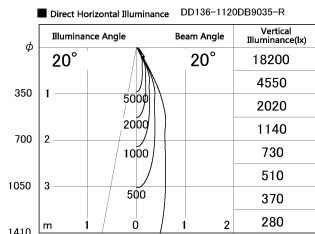

Item no. DD136-1120DB9035-R

Series Name: Cledy versa R-G
(DD136-AG-R)

Dark Mirror Reflector

Installation	Recessed mount
Type	Extra high-efficiency adjustable downlight : Antiglare
Fixture wattage	10.5W
Beam angle	19 deg
Color Temp.	3500K
CRI	Ra>90
Luminous	824 lm
Body	Die-cast aluminum alloy
Body finish	N/A
Trim finish	Black
Reflector finish	Dark Mirror
IP Rate	IP20
Light source	COB module
Input Voltage	AC220~240V
Dimming Type	Non-Dimmable
Certificate	CE, CCC
Cut Hole	100mm