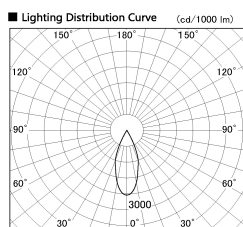

Item no. DD136-1140DB9035-R

Series Name: Cledy versa R-G
(DD136-AG-R)

Dark Mirror Reflector

Installation	Recessed mount
Type	Extra high-efficiency adjustable downlight : Antiglare
Fixture wattage	10.5W
Beam angle	40 deg
Color Temp.	3500K
CRI	Ra>90
Luminous	900 lm
Body	Die-cast aluminum alloy
Body finish	N/A
Trim finish	Black
Reflector finish	Dark Mirror
IP Rate	IP20
Light source	COB module
Input Voltage	AC220~240V
Dimming Type	Non-Dimmable
Certificate	CE, CCC
Cut Hole	100mm