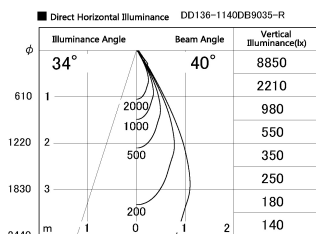

Item no. DD136-1140DB9035-R

Series Name: Cledy versa R-G
(DD136-AG-R)

Dark Mirror Reflector

Installation	Recessed mount
Type	Extra high-efficiency adjustable downlight : Antiglare
Fixture wattage	10.5W
Beam angle	40 deg
Color Temp.	3500K
CRI	Ra>90
Luminous	900 lm
Body	Die-cast aluminum alloy
Body finish	N/A
Trim finish	Black
Reflector finish	Dark Mirror
IP Rate	IP20
Light source	COB module
Input Voltage	AC220~240V
Dimming Type	Non-Dimmable
Certificate	CE, CCC
Cut Hole	100mm